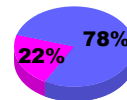

Membership Results 2010-2011

Goal, New, Dropped, Gain/Loss

Comparison of Club Gain/Loss

Current Year Compared to the Previous Year

Comparison of Membership Gain/Loss

Current Year Compared to the Previous Year

YTD Status Quo Clubs 2010-2011

Status Quo Clubs Compared to Status Quo Members

Gender Comparison 2010-2011

Jul/Aug/Sep

Oct/Nov/Dec

Jan/Feb/Mar

Male

Female