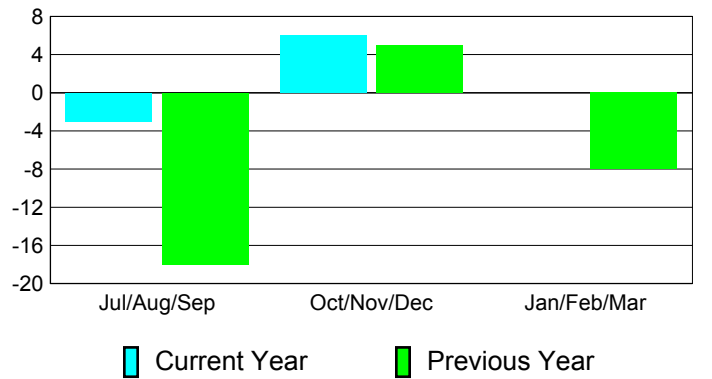

Club Results 2010-2011

Goal, New, Dropped, Gain/Loss

MEMBERSHIP

Membership Results
2010-2011

Membership
2009-2010

Month	Net Memb Goal	Actual New Memb	Actual Dropped Memb	Gain/Loss of Memb	Gain/Loss of Memb
Jul/Aug/Sep	0	24	-27	-3	-18
Oct/Nov/Dec	3	26	-20	6	5
Jan/Feb/Mar	2	21	-21	0	-8
Totals	5	71	-68	3	-21

Membership Results 2010-2011

Goal, New, Dropped, Gain/Loss

Comparison of Club Gain/Loss

Current Year Compared to the Previous Year

Comparison of Membership Gain/Loss

Current Year Compared to the Previous Year

YTD Status Quo Clubs 2010-2011

Status Quo Clubs Compared to Status Quo Members

Gender Comparison 2010-2011

Jul/Aug/Sep

Oct/Nov/Dec

Jan/Feb/Mar

Male

Female