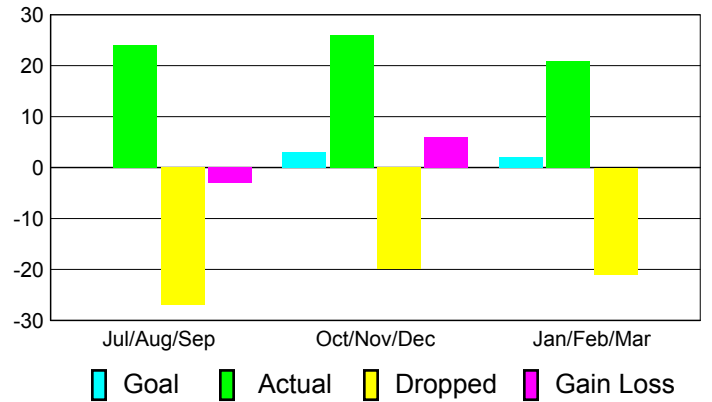

Club Results 2010-2011

Goal, New, Dropped, Gain/Loss

MEMBERSHIP

Membership Results
2010-2011

Membership
2009-2010

Month	Net Memb Goal	Actual New Memb	Actual Dropped Memb	Gain/Loss of Memb	Gain/Loss of Memb
Jul/Aug/Sep	0	24	-27	-3	-18
Oct/Nov/Dec	3	26	-20	6	5
Jan/Feb/Mar	2	21	-21	0	-8
Totals	5	71	-68	3	-21

Membership Results 2010-2011

Goal, New, Dropped, Gain/Loss

Comparison of Club Gain/Loss

Current Year Compared to the Previous Year

Comparison of Membership Gain/Loss

Current Year Compared to the Previous Year